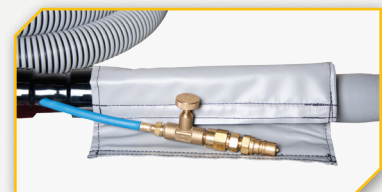

SOLUTION CONTROL VALVE & WRAP

PROUDLY
BUILT IN USA

SCAN TO FIND
OUT MORE

SapphireSCIENTIFIC

WWW.SAPPHIRESCIENTIFIC.COM

2604 LIBERATOR | PRESCOTT, AZ 86301 | 800-932-3030 | DEC12

VISIT THE LEGEND BRANDS FAMILY AT
WWW.LEGENDBRANDS.NET

PRORESTORE